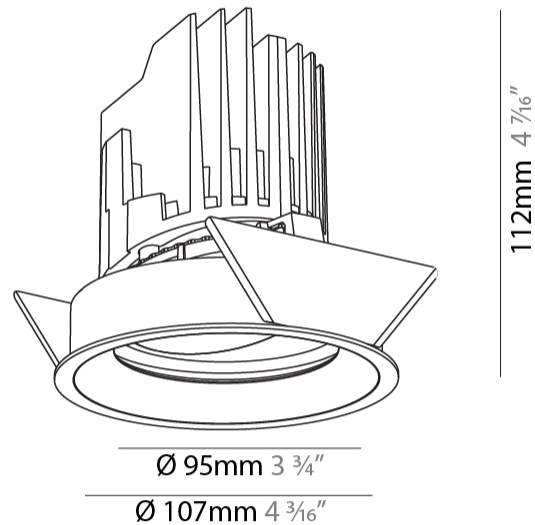

PHYSICAL

Shape: Round
Diameter (mm): 107
Diameter (in): 4 3/16
Height (mm): 112
Height (in): 4 7/16
Ceiling Thickness (mm): 10 / 12.5 / 15
Ceiling Thickness (in): 3/8 or 1/2 or 9/16
Min. Recessing Depth (mm): 130
Min. Recessing Depth (in): 5 1/8
Light Distribution: Adjustable / Downlight
Weight (kg): 0.46
Weight (lbs): 1.01
Fixture Finish: SSR / BKV / CWI / CRY / HAB / LAG / UFT / ITA / RUA / RUR / MIC / FTG / MYG / TWT / LOD / PUS / FRO / FUP / KIA / POP / BLS / SPG / MEY / GOH / GUM / CHC / COM / ABZ / JAG / OBR / MOS / ROR
Fixture Material: Aluminum Die Cast
Cut-out Measurements: 98mm / 3 7/8"

ELECTRICAL

Lamp Type: LED (Zhaga Standard)
Input Wattage (W): 16.5
Total Output Wattage (W): 14
Dimming: Tri-Mode (Non-Dimming and Phase Dimming (120Vac only) and 0-10V Dimming)
Driver Included: No
Driver Location: Recessed Housing
Driver Type: Constant Current - Universal
Driver Class: Class 2
Housing: See components
Input Voltage (V): 120 - 277
Constant Current (MA): 500

LED

Number of LEDs: 1
Color Temperature (°K): 2700 / 3000 / 3500 / 4000
Max. Delivered Lumen (lm): 930 / 960 / 1009 / 1030
Nominal Lumen (lm): 1386 / 1438 / 1511 / 1542
CRI: >90 CRI
Lamp Life (hrs): 50000

OPTICAL

Reflector°: 20 / 40 / 60
Adjustability: Rotational 355°, Tilt 30°

RATINGS AND CERTIFICATIONS

Certified By: Certified for North American Standards
IP rating: IP20