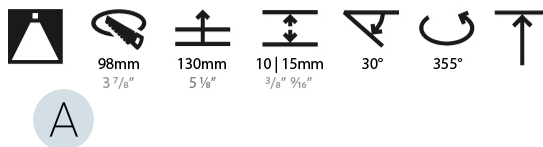

PHYSICAL

Shape: Round
Diameter (mm): 107
Diameter (in): 4 3/16
Height (mm): 112
Height (in): 4 7/16
Ceiling Thickness (mm): 10 / 12.5 / 15
Ceiling Thickness (in): 3/8 or 1/2 or 9/16
Min. Recessing Depth (mm): 130
Min. Recessing Depth (in): 5 1/8
Light Distribution: Adjustable / Downlight
Weight (kg): 0.46
Weight (lbs): 1.01
Fixture Finish: SSR / BKV / CWI / CRY / HAB / LAG / UFT / ITA / RUA / RUR / MIC / FTG / MYG / TWT / LOD / PUS / FRO / FUP / KIA / POP / BLS / SPG / MEY / GOH / GUM / CHC / COM / ABZ / JAG / OBR / MOS / ROR
Fixture Material: Aluminum Die Cast
Cut-out Measurements: 98mm / 3 7/8"

ELECTRICAL

Lamp Type: LED (Zhaga Standard)
Input Wattage (W): 16.5
Total Output Wattage (W): 14
Dimming: Tri-Mode (Non-Dimming and Phase Dimming (120Vac only) and 0-10V Dimming)
Driver Included: No
Driver Location: Recessed Housing
Driver Type: Constant Current - Universal
Driver Class: Class 2
Housing: See components
Input Voltage (V): 120 - 277
Constant Current (MA): 500

LED

Number of LEDs: 1
Color Temperature (°K): 2700 / 3000 / 3500 / 4000
Max. Delivered Lumen (lm): 930 / 960 / 1009 / 1030
Nominal Lumen (lm): 1386 / 1438 / 1511 / 1542
CRI: >90 CRI
Lamp Life (hrs): 50000

OPTICAL

Reflector°: 20 / 40 / 60
Adjustability: Rotational 355°, Tilt 30°

RATINGS AND CERTIFICATIONS

Certified By: Certified for North American Standards
IP rating: IP20